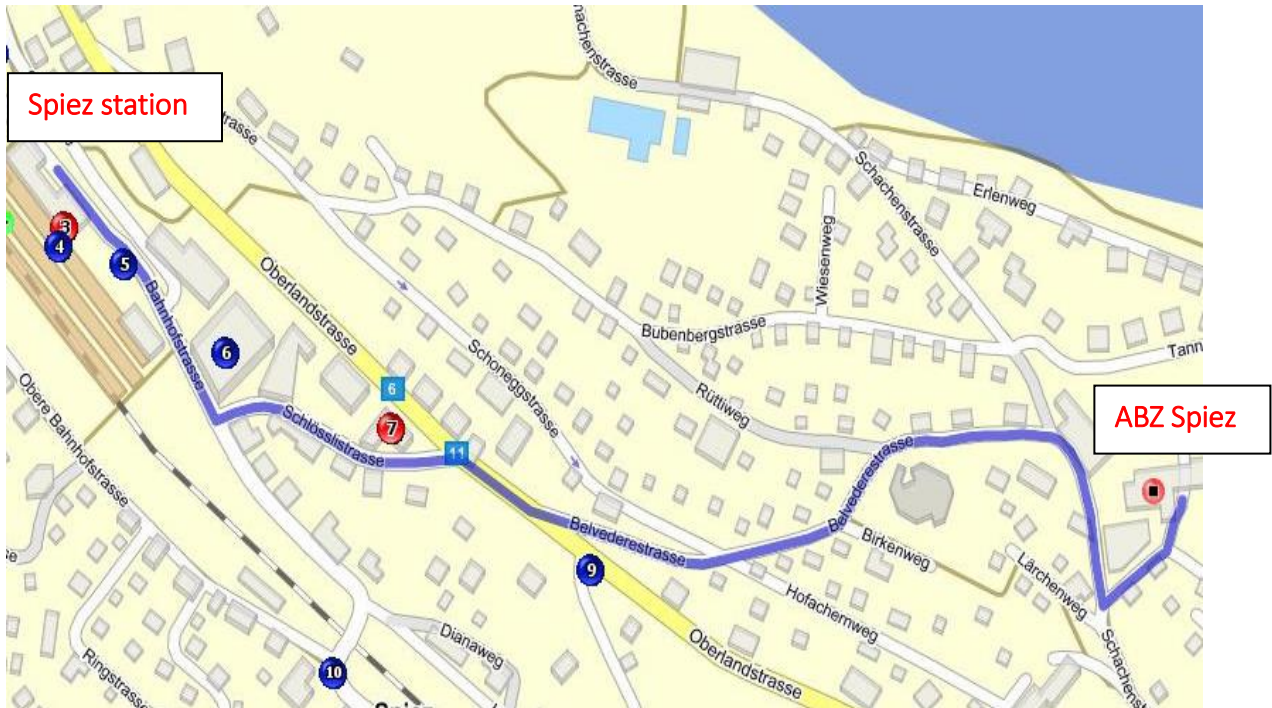

Directions from Spiez station to ABZ Spiez

ABZ Spiez
Schachenstrasse 43
3700 Spiez

Phone: 033/6508181

Spiez is a main stop for IC as well as EC trains and profits from a very frequent connection in all directions. The ABZ is situated in walking distance from the station – about 850m.

- **By bus:** directly from Spiez station to bus stop **Spiez, Grueb** (departure hourly hh:49)
Bus nr. 65 direction to «Faulensee»
- **By car / walking:** [map](#)